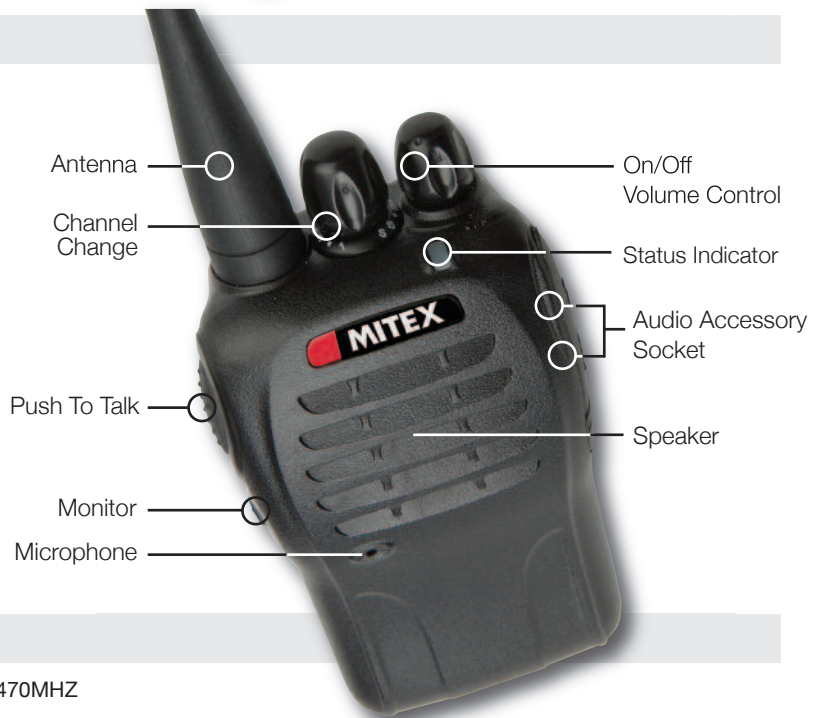

## Equipment and Accessories Supplied

Mitex General Radio	x 2
Li-ion Battery Pack	x 2
AC adaptor	x 2
Intelligent Charger Pod	x 2
Antenna	x 2
Wrist strap	x 2
Belt Clip	x 2
User Manual	x 1
License application	x 1

## Unit functions

- Scan Function
- Time-out Timer (TOT)
- Battery Saver
- Low Battery Alert
- Monitor

### VOX Function

VOX is programmed into the unit as standard. This enables a user to transmit and call other users (When using a VOX enabled headset) without having to first press the PTT button.